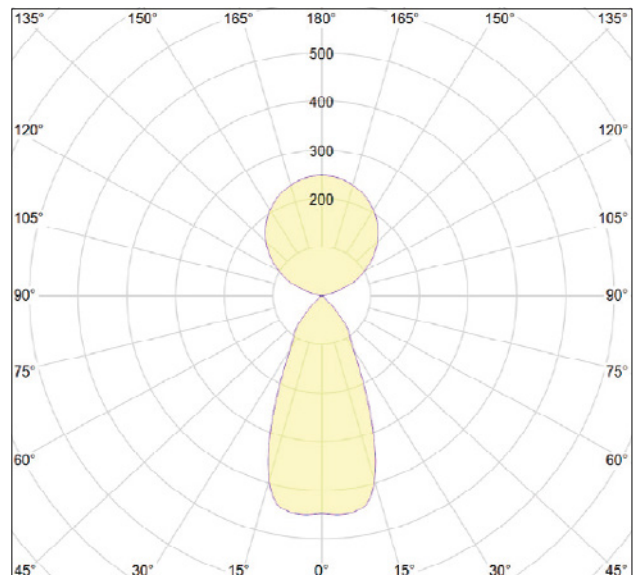

Elle 1

Design: Tommaso Cimini, 2019

Floor lamp for direct and indirect lighting with single pivotable arm. The head can rotate 180° and is provided with a screen grid for glare control. Equipped with a foot on-off and dimmer switch.

Finishing

Standard

Black soft touch
cod. 61L01STK27

Matt white
cod. 61L02OPK27

Brushed nickel
cod. 61L44K27

Special

Metallic bronze
cod. 61L29MTK27

All RAL coating and galvanic finishes available upon request

Light emission

- Light emission: diffuse
- Light direction: downlight, uplight
- Light source: 2 led boards
- Source flux: 3600 lm
- Emitted flux: 2280 lm
- Efficacy: 47,5 lm/W
- CCT: 2700K
- CRI index: >95
- LLMF: 50000 h

Electrical Facts

- Source power: 45 W
- Power absorption: 48 W
- Stand-by absorption: < 1 W
- Grid voltage: 100 – 240 V AC / 50-60 Hz (EU/UK plug equipped)
- Power supply: internal AC-DC converter provided
- Dimmability: on-wire foot dimmer switch
- Energy class: A++

Technical data

- Environment: indoor
- Placement: floor
- Net weight: 6,8 Kg
- Certifications: pending
- Suggested ambient T: 25°C
- Maximum ambient T: 40°C
- Insulation class: II
- Protection class: IP20

Packaging
cardboard box
211 x 33 x 13 (cm)
0,127 m³

Gross weight
9,3 Kg