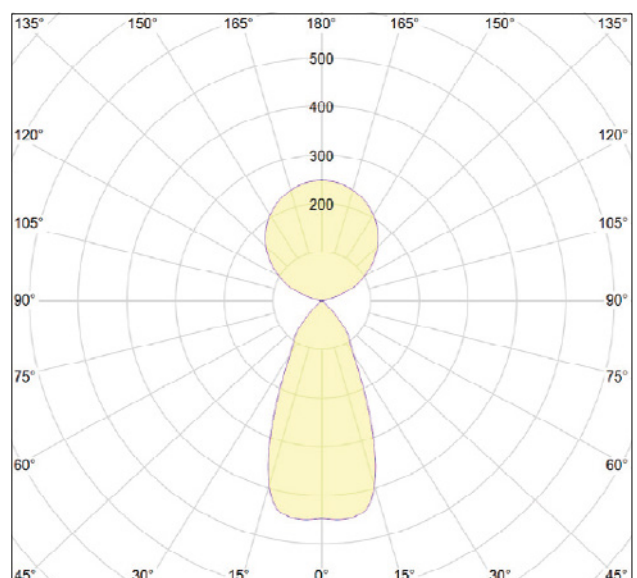

Elle 1

Design: Tommaso Cimini, 2019

Floor lamp for direct and indirect lighting with single pivotable arm. The head can rotate 180° and is provided with a screen grid for glare control. Equipped with a foot on-off and dimmer switch.

Finishing

Standard

Black soft touch
cod. 61L01ST00

Matt white
cod. 61L02OP00

Brushed nickel
cod. 61L4400

Special

Metallic bronze
cod. 61L29MT00

All RAL coating and galvanic finishes available upon request

Light emission

- Light emission: diffuse
- Light direction: downlight, uplight
- Light source: 2 led boards
- Source flux: 3980 lm
- Emitted flux: 2346 lm
- Efficacy: 49 lm/W
- CCT: 3000K
- CRI index: >95
- LLMF: 50000 h

Electrical Facts

- Source power: 45 W
- Power absorption: 48 W
- Stand-by absorption: < 1 W
- Grid voltage: 100 – 240 V AC / 50-60 Hz (EU/UK plug equipped)
- Power supply: internal AC-DC converter provided
- Dimmability: on-wire foot dimmer switch
- Energy class: A++

Technical data

- Environment: indoor
- Placement: floor
- Net weight: 6,8 Kg
- Certifications: pending
- Suggested ambient T: 25°C
- Maximum ambient T: 40°C
- Insulation class: II
- Protection class: IP20

Packaging
cardboard box
211 x 33 x 13 (cm)
0,127 m³

Gross weight
9,3 Kg