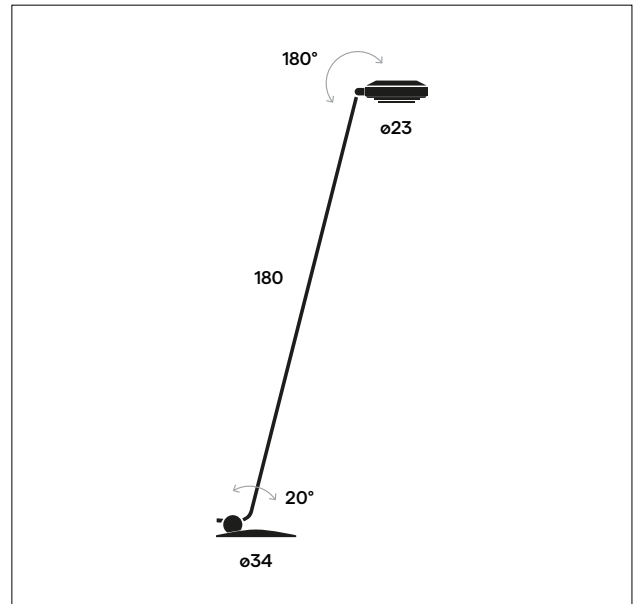

Elle 1

Design: Tommaso Cimini, 2019

Floor lamp for direct and indirect lighting with single pivotable arm. The head can rotate 180° and is provided with a screen grid for glare control. Equipped with a foot on-off and dimmer switch.

Finishing

Standard

Black soft touch
cod. 61L01STK27

Matt white
cod. 61L02OPK27

Brushed nickel
cod. 61L44K27

Special

Metallic bronze
cod. 61L29MTK27

All RAL coating and galvanic finishes available upon request

Light emission

- Light emission: diffuse
- Light direction: downlight, uplight
- Light source: 2 led boards
- Source flux: 3600 lm
- Emitted flux: 2280 lm
- Efficacy: 47,5 lm/W
- CCT: 2700K
- CRI index: >95
- LLMF: 50000 h

Electrical Facts

- Source power: 45 W
- Power absorption: 48 W
- Stand-by absorption: < 1 W
- Grid voltage: 100 – 240 V AC / 50-60 Hz (EU/UK plug equipped)
- Power supply: internal AC-DC converter provided
- Dimmability: on-wire foot dimmer switch
- Energy class: A++

Technical data

- Environment: indoor
- Placement: floor
- Net weight: 6,8 Kg
- Certifications: pending
- Suggested ambient T: 25°C
- Maximum ambient T: 40°C
- Insulation class: II
- Protection class: IP20

Packaging
cardboard box
211 x 33 x 13 (cm)
0,127 m³

Gross weight
9,3 Kg