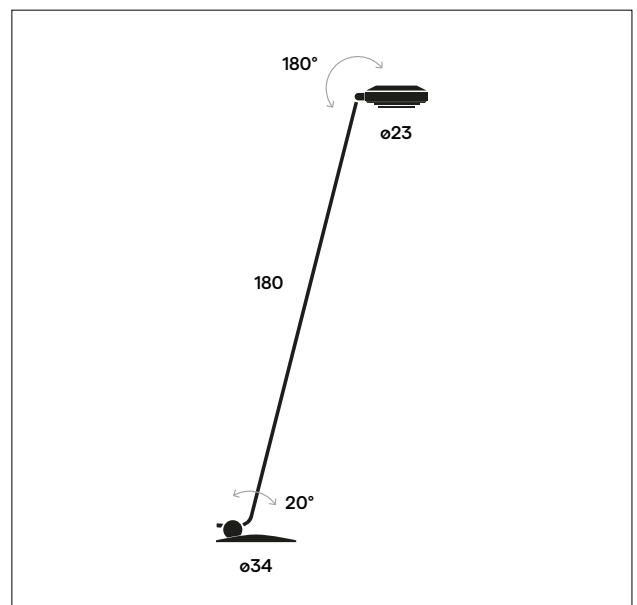

Elle 1

Design: Tommaso Cimini, 2019

Floor lamp for direct and indirect lighting with single pivotable arm. The head can rotate 180° and is provided with a screen grid for glare control. Equipped with a foot on-off and dimmer switch.

Light emission

- Light emission: diffuse
- Light direction: downlight, uplight
- Light source: 2 led boards
- Source flux: 3980 lm
- Emitted flux: 2346 lm
- Efficacy: 49 lm/W
- CCT: 3000K
- CRI index: >95
- LLMF: 50000 h

Packaging
cardboard box
211 x 33 x 13 (cm)
0,127 m³

Gross weight
9,3 Kg

Elle 1

Design: Tommaso Cimini, 2019

Floor lamp for direct and indirect lighting with single pivotable arm. The head can rotate 180° and is provided with a screen grid for glare control. Equipped with a foot on-off and dimmer switch.