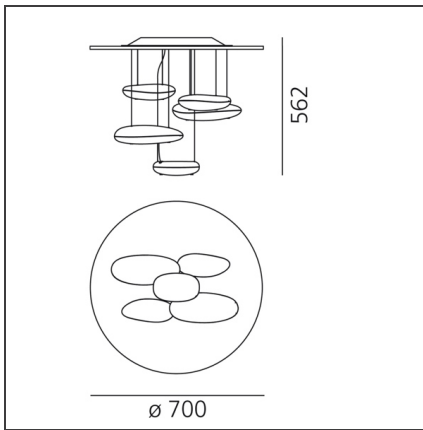

Mercury Mini Ceiling LED 3000K

IP20

Dimmerable: + -

DESIGN BY

Ross Lovegrove

DESCRIPTION

Range extension of Mercury series, in smaller dimension. "A ceiling fixture that places a floating assembly of large pebbles below a simple modern disc. These in turn reflect each other bouncing light between their taugth bio - morphic surfaces and reflecting the environment around them. During the day the piece acts as a sculptural object reflecting the dynamics of natural light and the movement of people around them." Materials: structure in brushed stainless steel and painted aluminum. Light fixtures in chromed aluminium. Hanging in chromed plastic.

TECHNICAL DRAWINGS

FEATURES

Article Code:	1476110A	Material:	Aluminium, ABS, steel
Colour:	Polished chrome	Series:	Design, Hydro, Scenarios
Installation:	Suspension, Ceiling	Area contract:	Hospitality, Office, Residential
Environment:	Indoor	Emission:	Indirect

DIMENSIONS

Height:	cm 56.2	Glow Wire Test:	650
----------------	---------	------------------------	-----

INCLUDED SOURCES

Category:	LED	Color temperature (K):	3000K
Number:	1	Color Tolerance:	MacAdam 2SDCM
Watt:	29W	CRI:	90
Delivered lumens output (lm):	4230lm		
Type:	0		