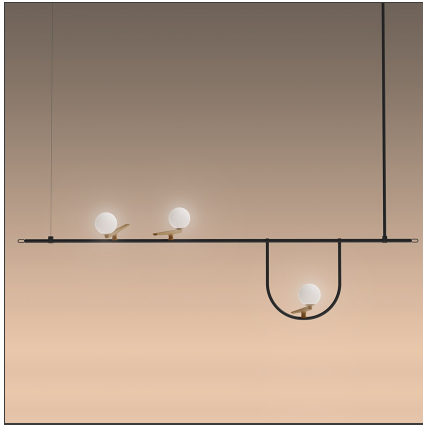

Yanzi Suspension 1

IP20 Dimmerable:

DESIGN BY

Neri&Hu

DESCRIPTION

The activity of Neri&Hu is founded on constant research and the desire to work on the dynamic interaction of experience, detail, material, shape, and light, rather than adapt to stereotyped formulas. In a blend of tradition and innovation, Yanzi is a lightweight composition of graphic signs. Balanced structures, such as branches or perches, support multiple stylized figures to provide a variety of versions and qualities of light. They are iconic swallows with a brushed brass body, with their head like a white glass sphere enclosing light, either flying free or contained in glass cages. There is unique sensibility in matching warm and cold, essential yet refined materials. Yanzi is an open system, ideal for creating lightweight compositions and light landscapes that animate any space with an elegant poetic attitude.

TECHNICAL DRAWINGS

FEATURES

Article Code:	1104010A	Material:	Brushed brass, blown glass, steel
Colour:	Brushed brass, white, black	Series:	Design
Installation:	Table, Floor, Suspension	Emission:	Diffused
Environment:	Indoor		

DIMENSIONS

Length:	cm 156	Glow Wire Test:	850
Width:	cm 31		
Base Diameter:	cm 15.2		
Max Height from ceiling:	cm 104		

INCLUDED SOURCES

Category:	LED	Color temperature (K):	3000K
Number:	3	Color Tolerance:	MacAdam 2SDCM
Watt:	7.8W	CRI:	90
Delivered lumens output (lm):	841lm	Efficacy:	107lm/W
Type:	0	Service Life:	50000-L70
Class:	A		

LUMINAIRE

Watt:	26W	Delivered lumens output (lm):	2122lm
Voltage:	220-240V	CCT:	3000K
		Efficiency:	84%
		Efficacy:	82lm/W
		CRI:	90
		Dimmable Typology:	Push