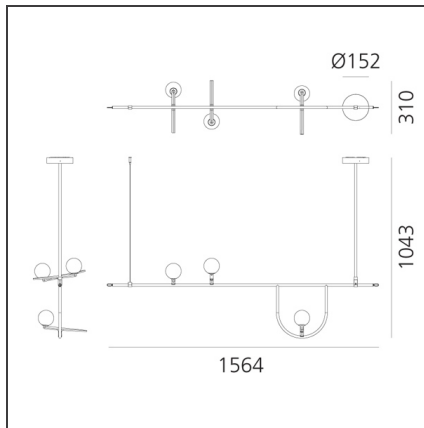

TECHNICAL DRAWINGS

FEATURES

Article Code:	1104010A	Material:	Brushed brass, blown glass, steel
Colour:	Brushed brass, white, black	Series:	Design
Installation:	Table, Floor, Suspension	Emission:	Diffused
Environment:	Indoor		

DIMENSIONS

Length:	cm 156	Glow Wire Test:	850
Width:	cm 31		
Base Diameter:	cm 15.2		
Max Height from ceiling:	cm 104		

INCLUDED SOURCES

Category:	LED	Color temperature (K):	3000K
Number:	3	Color Tolerance:	MacAdam 2SDCM
Watt:	7.8W	CRI:	90
Delivered lumens output (lm):	841lm	Efficacy:	107lm/W
Type:	0	Service Life:	50000-L70
Class:	A		