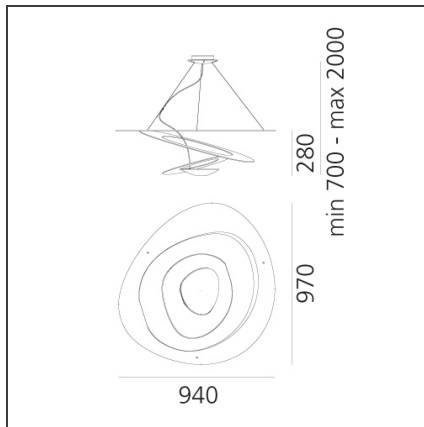

Pirce Suspension - White

IP20     

Dimmerable: +  -

TECHNICAL DRAWINGS

DESIGN BY

Giuseppe Maurizio Scutellà

DESCRIPTION

Suspension lamp in painted aluminium. Opening out of a slim disk are fluttering spirals, which fall gently downwards, creating magical effects of form and light.

FEATURES

Article Code:	1239010A	Material:	Aluminum
Colour:	White	Series:	Design
Installation:	Suspension	Area contract:	Residential
Environment:	Indoor	Emission:	Indirect

DIMENSIONS

Length:	cm 94	Glow Wire Test:	650
Width:	cm 97		
Height:	cm 28		
Max Height from ceiling:	cm 200		

NOT INCLUDED SOURCES

Category:	HALO	Color temperature (K):	2950K
Number:	1	Class:	A
Watt:	330W		
Lbs:	R7s		

ALTERNATIVE SOURCES

Category:	LED
Number:	1
Watt:	11w
Delivered lumens output (lm):	1110lm
Type:	2
Socket:	R7s
Class:	A

LUMINAIRE

Watt:	330W
Voltage:	220V-240V