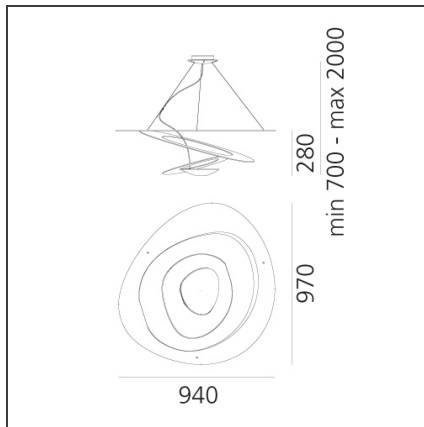

Pirce Suspension LED 3000K Gold

IP20

Dimmerable: + -

TECHNICAL DRAWINGS

DESIGN BY

Giuseppe Maurizio Scutellà

DESCRIPTION

Suspension lamp in painted aluminium. Opening out of a slim disk are fluttering spirals, which fall gently downwards, creating magical effects of form and light.

FEATURES

Article Code:	1254120A	Material:	Aluminum
Colour:	Gold	Series:	Design
Installation:	Suspension	Area contract:	Residential
Environment:	Indoor	Emission:	Indirect

DIMENSIONS

Length:	cm 94	Glow Wire Test:	650
Width:	cm 97		
Height:	cm 28		
Max Height from ceiling:	cm 200		