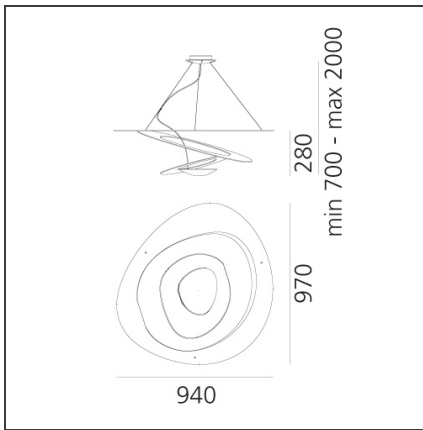

TECHNICAL DRAWINGS

FEATURES

Article Code:	1254W10A	Material:	Aluminum
Colour:	White	Series:	Design
Installation:	Suspension	Area contract:	Residential
Environment:	Indoor	Emission:	Indirect

DIMENSIONS

Length:	cm 94	Glow Wire Test:	650
Width:	cm 97		
Height:	cm 28		
Max Height from ceiling:	cm 200		

INCLUDED SOURCES

Category:	LED	Color temperature (K):	2700K
Number:	1	Color Tolerance:	MacAdam 2SDCM
Watt:	44W	CRI:	90
Delivered lumens output (lm):	3955lm		
Type:	0		
Class:	A		

LUMINAIRE

Watt:	44W	Delivered lumens output (lm):	3097lm
Voltage:	220V-240V	CCT:	2700K
		Efficiency:	82%
		Efficacy:	70.39lm/W
		CRI:	90
		Dimmable Typology:	Push

Notes

Lamp included.