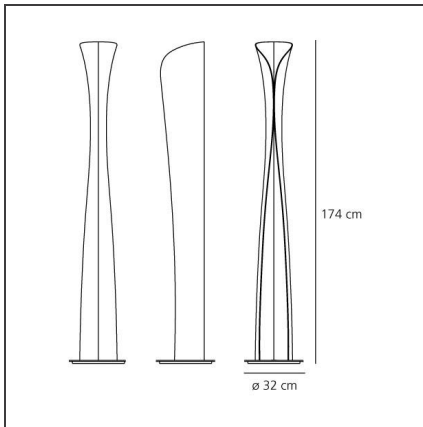

Cadmo Floor - White/White

IP20     

DESIGN BY

Karim Rashid

DESCRIPTION

Floor lamp. A steel panel screens and releases a soft indirect light upwards together with a diffused light along the vertical aperture of the lamp. Combination of halogen light sources, for indirect and diffused emission, with separate switching. Painted steel body lamp, with cover-base in painted inox-steel. With light intensity regulator.

TECHNICAL DRAWINGS

FEATURES

Article Code:	1368020A	Material:	Steel
Colour:	White / White	Series:	Design
Installation:	Floor	Area contract:	Hospitality, Residential
Environment:	Indoor	Emission:	Indirect And Diffused

DIMENSIONS

Height:	cm 174	Impact Resistance:	N/D
		Glow Wire Test:	N/A

NOT INCLUDED SOURCES

Category:	HALO	Color Rendering:	1a
Number:	1	Color temperature (K):	3000K
Watt:	230W		
Lbs:	Qt-de12		
Socket:	R7s		
Duration (h):	2000h		