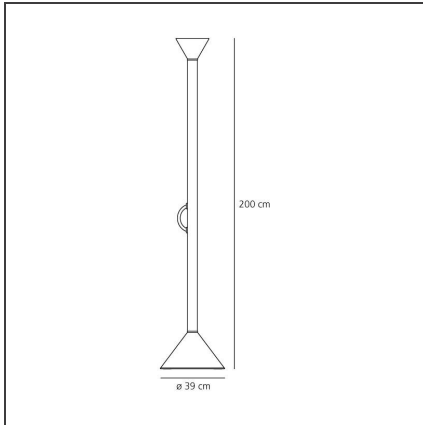

TECHNICAL DRAWINGS

FEATURES

Article Code:	A0111W00	Material:	Aluminium, steel
Colour:	Multicolour	Series:	Design
Installation:	Floor	Area contract:	Residential
Environment:	Indoor	Emission:	Indirect

DIMENSIONS

Height:	cm 200	Glow Wire Test:	650

INCLUDED SOURCES

Category:	LED	Color temperature (K):	2700K
Number:	1	Color Tolerance:	MacAdam 2SDCM
Watt:	36.36W	CRI:	90
Delivered lumens output (lm):	3646lm	Efficacy:	100lm/W
Type:	0	Service Life:	50000-L70
Class:	A		

LUMINAIRE

Watt:	43W	Delivered lumens output (lm):	3225lm
Voltage:	220V-240V	CCT:	2700K
		Efficiency:	92%
		Efficacy:	75lm/W
		CRI:	90

Notes

LED included, with dimmer.