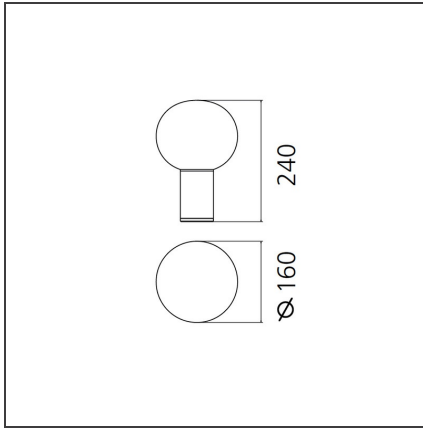

Laguna 16 Table - Satin Brass

IP20  

DESIGN BY

Matteo Thun & Partners

DESCRIPTION

A wide collection of glass lighting appliances available in three sizes. Each size is available in the table, floor, ceiling and suspension version. Materials: lamp body in extruded aluminum; diffuser in blown glass. Specification: the milkywhite, blown glass with crystal nuances produces a soft spot light on the table top or wall, plus a highperforming light towards the surrounding environment.

TECHNICAL DRAWINGS

FEATURES

Article Code:	1800140A	Material:	Blown glass, aluminium
Colour:	Satin brass	Series:	Design
Installation:	Table		

DIMENSIONS

Height:	cm 24	Glow Wire Test:	750°C
Base Diameter:	cm 6.5		