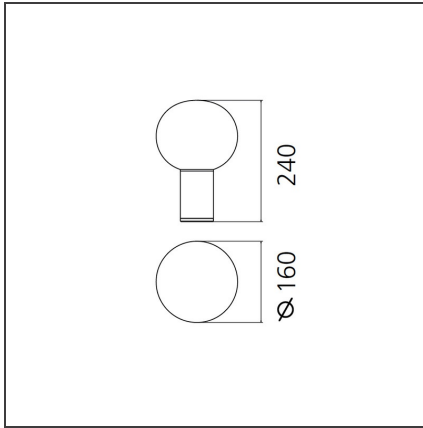

Laguna 16 Table - Satin Bronze

IP20  

DESIGN BY

Matteo Thun & Partners

DESCRIPTION

A wide collection of glass lighting appliances available in three sizes. Each size is available in the table, floor, ceiling and suspension version. Materials: lamp body in extruded aluminium; diffuser in blown glass. Specification: the milkywhite, blown glass with crystal nuances produces a soft spot light on the table top or wall, plus a highperforming light towards the surrounding environment.

TECHNICAL DRAWINGS

FEATURES

Article Code:	1800160A	Material:	Blown glass, aluminium
Colour:	Satin Bronze	Series:	Design
Installation:	Table		

DIMENSIONS

Height:	cm 24	Glow Wire Test:	750°C
Base Diameter:	cm 6.5		