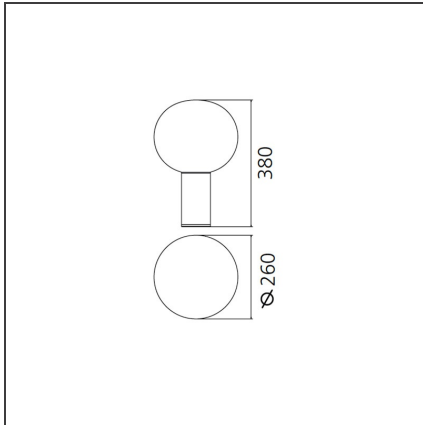

Laguna 26 Table - Satin Brass

IP20  

DESIGN BY

Matteo Thun & Partners

DESCRIPTION

A wide collection of glass lighting appliances available in three sizes. Each size is available in the table, floor, ceiling and suspension version. Materials: lamp body in extruded aluminum; diffuser in blown glass. Specification: the milkywhite, blown glass with crystal nuances produces a soft spot light on the table top or wall, plus a highperforming light towards the surrounding environment.

TECHNICAL DRAWINGS

FEATURES

Article Code:	1805140A	Material:	Blown glass, aluminium
Colour:	Satin brass	Series:	Design
Installation:	Table		

DIMENSIONS

Height:	cm 38.3	Glow Wire Test:	750°C
Base Diameter:	cm 9		

SOURCES NOT INCLUDED

Category:	LED
Number:	1
Watt:	20W
Type:	2
Socket:	E27
Class:	A

LUMINAIRE

Watt:	18W	Delivered lumens output (lm):	1203lm
Voltage:	220-240V	CCT:	2700K
		Efficiency:	79%
		Efficacy:	67lm/W
		CRI:	80
		Dimmer Typology:	Microswitch Dimmer