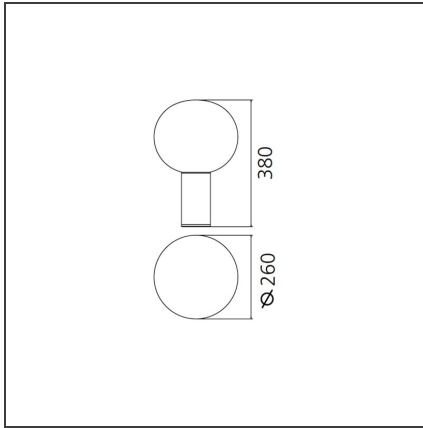

Laguna 26 Table - Satin Bronze

IP20  

DESIGN BY

Matteo Thun & Partners

DESCRIPTION

A wide collection of glass lighting appliances available in three sizes. Each size is available in the table, floor, ceiling and suspension version. Materials: lamp body in extruded aluminum; diffuser in blown glass. Specification: the milkywhite, blown glass with crystal nuances produces a soft spot light on the table top or wall, plus a highperforming light towards the surrounding environment.

TECHNICAL DRAWINGS

FEATURES

Article Code:	1805160A	Material:	Blown glass, aluminium
Colour:	Satin Bronze	Series:	Design
Installation:	Table		

DIMENSIONS

Height:	cm 38.3	Glow Wire Test:	750°C
Base Diameter:	cm 9		

SOURCES NOT INCLUDED

Category:	LED
Number:	1
Watt:	20W
Type:	2
Socket:	E27
Class:	A

LUMINAIRE

Watt:	18W	Delivered lumens output (lm):	1203lm
Voltage:	220-240V	CCT:	2700K
		Efficiency:	79%
		Efficacy:	66.82lm/W
		CRI:	80
		Dimmer Typology:	Microswitch Dimmer