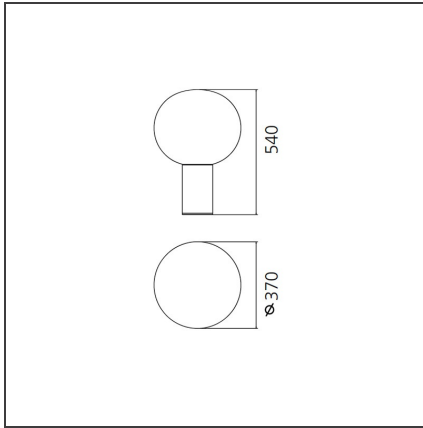

TECHNICAL DRAWINGS

FEATURES

Article Code:	1809140A	Material:	Blown glass, aluminium
Colour:	Satin brass	Series:	Design
Installation:	Table		

DIMENSIONS

Height:	cm 54.1	Glow Wire Test:	750
Base Diameter:	cm 13		

SOURCES NOT INCLUDED

Category:	LED
Number:	1
Watt:	20W
Type:	2
Socket:	E27
Class:	A

LUMINAIRE

Watt:	18W	Delivered lumens output (lm):	1158lm
Voltage:	220-240V	CCT:	2700K
		Efficiency:	76%
		Efficacy:	64.32lm/W
		CRI:	80
		Dimmer Typology:	Microswitch Dimmer