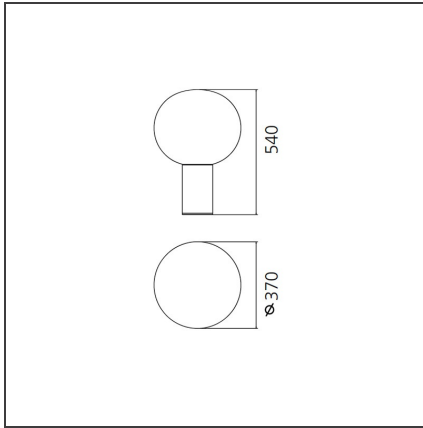

Laguna 37 Table - Satin Bronze

IP20  

DESIGN BY

Matteo Thun & Partners

DESCRIPTION

A wide collection of glass lighting appliances available in three sizes. Each size is available in the table, floor, ceiling and suspension version. Materials: lamp body in extruded aluminum; diffuser in blown glass. Specification: the milkywhite, blown glass with crystal nuances produces a soft spot light on the table top or wall, plus a highperforming light towards the surrounding environment.

TECHNICAL DRAWINGS

FEATURES

Article Code:	1809160A	Material:	Blown glass, aluminium
Colour:	Satin Bronze	Series:	Design
Installation:	Table		

DIMENSIONS

Height:	cm 54.1	Glow Wire Test:	750
Base Diameter:	cm 13		

SOURCES NOT INCLUDED

Category:	LED
Number:	1
Watt:	20W
Type:	2
Socket:	E27
Class:	A

LUMINAIRE

Watt:	18W	Delivered lumens output (lm):	1158lm
Voltage:	220-240V	CCT:	2700K
		Efficiency:	76%
		Efficacy:	64.32lm/W
		CRI:	80
		Dimmer Typology:	Microswitch Dimmer