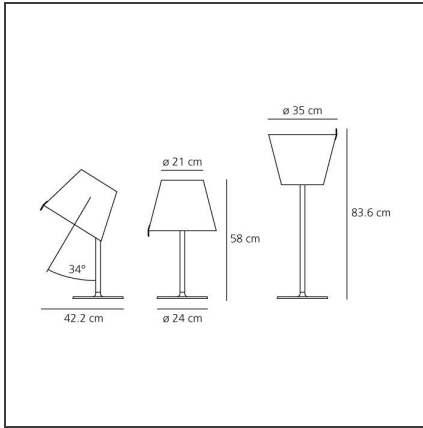

Melampo table - Grey

IP20       

DESIGN BY

Adrien Gardère

TECHNICAL DRAWINGS

FEATURES

Article Code:	0315010A	Material:	Aluminium, zamak, silk satin fabric and technopolymer
Colour:	Grey	Series:	Design
Installation:	Table, Floor, Wall	Area contract:	Hospitality, Residential
Environment:	Indoor	Emission:	Diffused And Direct, indirect

DIMENSIONS

Height:	cm 58	Impact Resistance:	N/D
Base Diameter:	cm 24	Glow Wire Test:	650
Max Extension Height:	cm 83.6		

NOT INCLUDED SOURCES

Category:	HALO	Color Rendering:	2800K
Number:	2		
Watt:	57W		
Socket:	E27		

Notes

Adjustable diffuser into three different positions.