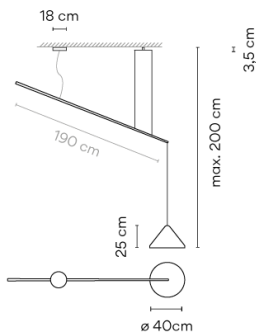

5672-11 Black (NCS S 8500N)

5672-24 Beige M1 (NCS S 2005-Y50R)

5672-42 Blue M1 (NCS S 5010-B10G)

Sketch

Electrical characteristics

1 x LED 9W 350mA

Total 9.0 W

Light source: 2700K CRI >80 1041 lm 116 lm/W

2 Box / 0.00 x 0.00 x 0.00 m. / Vol. 0.1361 m³ /

Gross weight 8.3 kg. / Net weight 3.0 kg.

Installation and assembly

Please, see the installation manual

Light distribution

General lighting

Lamp for general lighting that equally distributes the light in all directions.