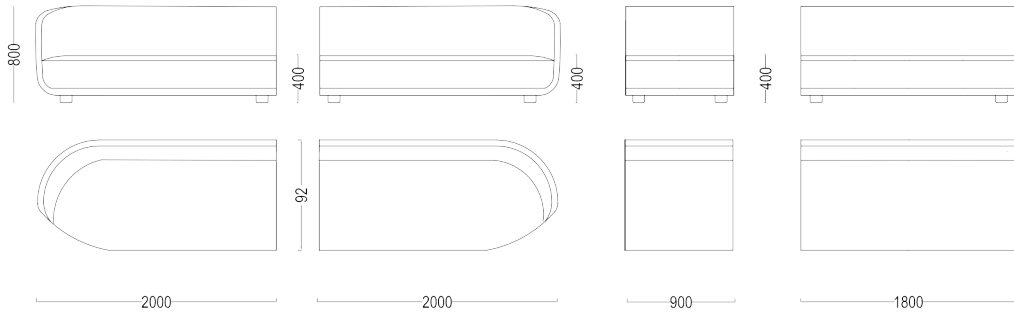

HEATH

LINTELOO

Left terminal
cm 200

Right terminal
cm 200

Central
cm 90

Central
cm 180

Left chaiselongue

Right chaiselongue

Chair

Left chaiselongue + right terminal

Left chaiselongue + central cm 90 + right terminal

Small chair

Back cushion