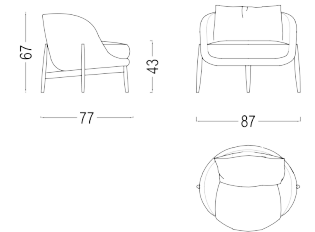

HEATH

LINTELOO

Left terminal
cm 200

Right terminal
cm 200

Central
cm 90

Central
cm 180

Left chaiselongue

Right chaiselongue

Chair

Left chaiselongue + right terminal

Left chaiselongue + central cm 90 + right terminal

Small chair

Back cushion