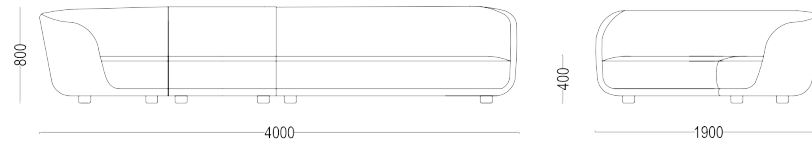

HEATH

LINTELOO

Left terminal
cm 200

Right terminal
cm 200

Central
cm 90

Central
cm 180

Left chaiselongue

Right chaiselongue

Chair

Left chaiselongue + right terminal

Left chaiselongue + central cm 90 + right terminal

Small chair

Back cushion