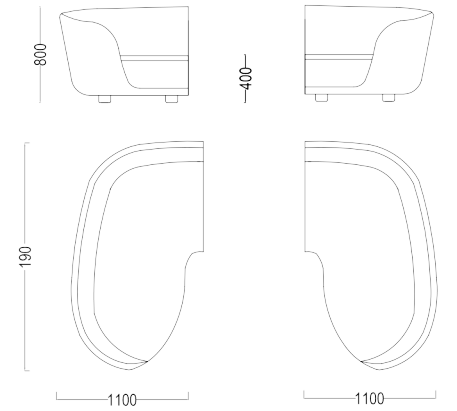

HEATH

LINTELOO

Left terminal
cm 200

Right terminal
cm 200

Central
cm 90

Central
cm 180

Left chaiselongue

Right chaiselongue

Chair

Left chaiselongue + right terminal

Left chaiselongue + central cm 90 + right terminal

Small chair

Back cushion