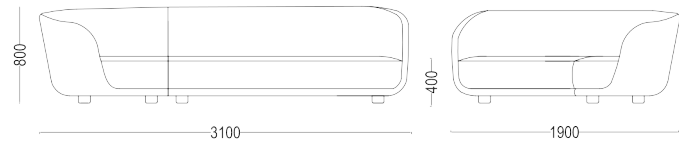

HEATH

LINTELOO

Left terminal
cm 200

Right terminal
cm 200

Central
cm 90

Central
cm 180

Left chaiselongue

Right chaiselongue

Chair

Left chaiselongue + right terminal

Left chaiselongue + central cm 90 + right terminal

Small chair

Back cushion