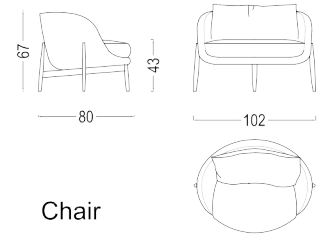

HEATH

LINTELOO

Left terminal
cm 200

Right terminal
cm 200

Central
cm 90

Central
cm 180

Left chaiselongue

Right chaiselongue

Chair

Left chaiselongue + right terminal

Left chaiselongue + central cm 90 + right terminal

Small chair

Back cushion