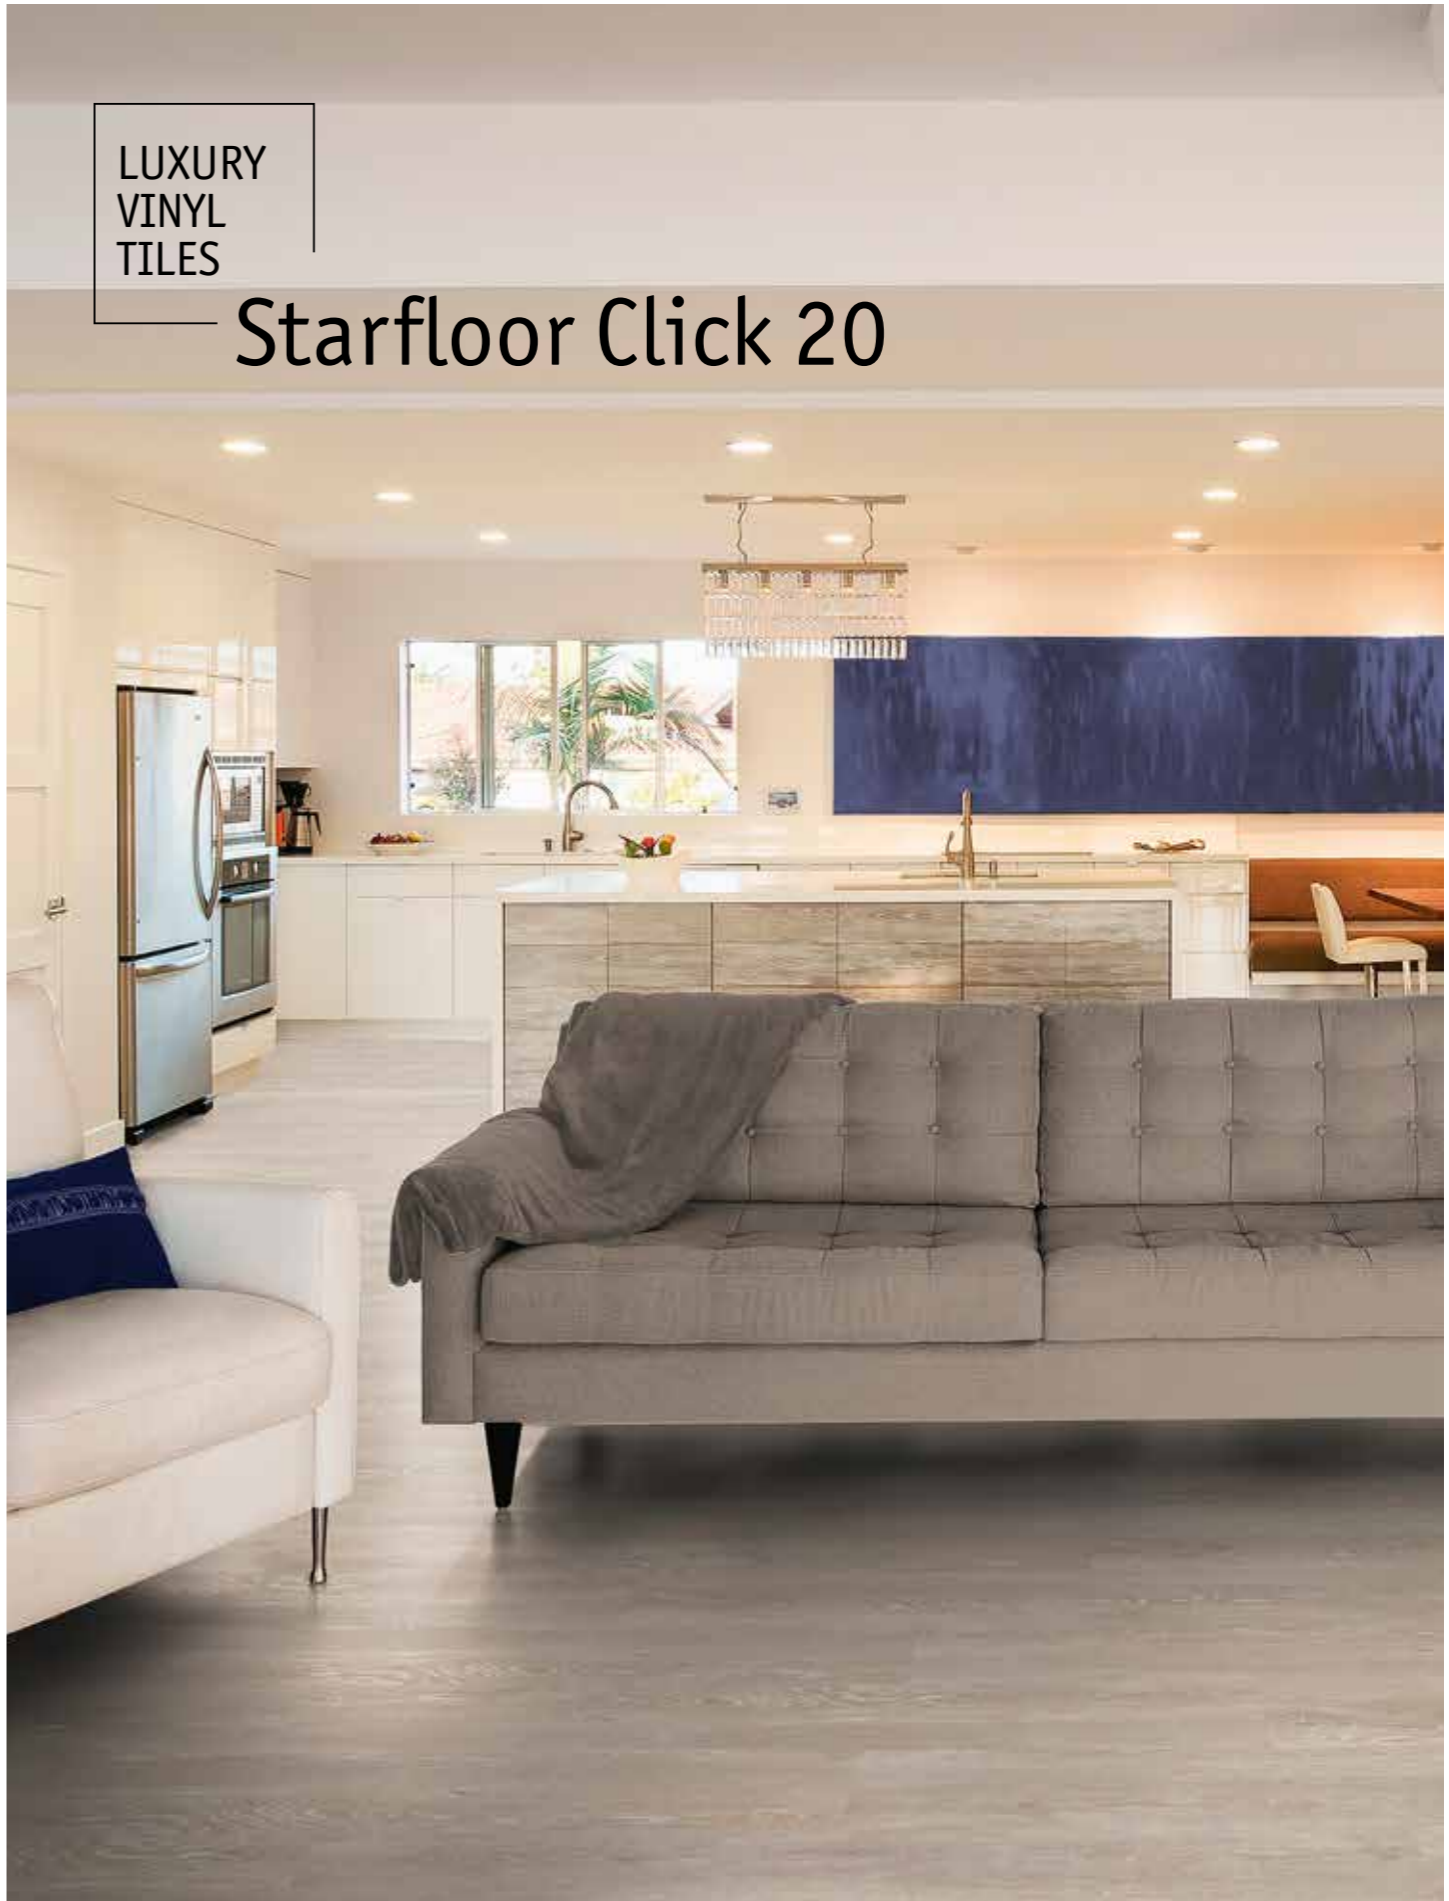

Starfloor Click 20

Class of Use	EN ISO 10874: 2013	22

PRODUCT ID		
Material group		36003
Dimensions	ISO 24342	18,3 x 122 cm = 12/box = 2,68 m²
Locking system		Lift-2-Lock®
Commercial warranty		10 years residential use

TECHNICAL CHARACTERISTICS		
Total thickness	EN ISO 24346	3,2 mm
Wear layer thickness	EN ISO 24340	0,20 mm
Wear layer binder content	ISO 10582	Type I
Dimension - Length	EN ISO 24342	122 cm
Dimension - Width	EN ISO 24342	18,3 cm
Surface Treatment (PUR)		Supreme
Bevelled edges		Microbevels
Total weight	ISO 29997-EN430	6,8 kg/m²

TECHNICAL PERFORMANCES		
Dimensional stability	EN ISO 23999	≤ 0,10 %
Curl resultant to heat	EN ISO 23999	≤ 2 mm
Reaction to fire	EN 13501-1	Br-s1
Residual indentation	EN ISO 24343-1	≤ 0,08 mm
Furniture leg	EN 424	No damage
Castor chair	ISO 4918 - EN 425	No damage
Thermal resistance	EN ISO 10456	0,03 m² K/W
Light fastness	EN ISO 105-B02 (method 3a)	≥ 6
Slip resistance	DIN 51130 / EN 13893	R9 / μ ≥ 0,30
Electrical properties	EN 1815 / EN 1081	<2 kV on concrete / > 10° Ohm
Underfloor heating		Suitable - max. 27 °C

ENVIRONMENT		
TVOC 28 days AgBB test		≤ 100μg/m³
Recyclable		100%
Plasticizer		Phthalate-free technology

LUXURY
VINYL
TILES

Starfloor Click 20