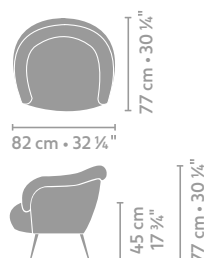

## DIMENSIONS

armchair  
metrage (m) 4,20