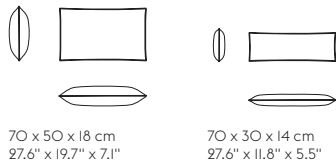

SEATING MODULES

FRAME SECTIONS

CUSHIONS