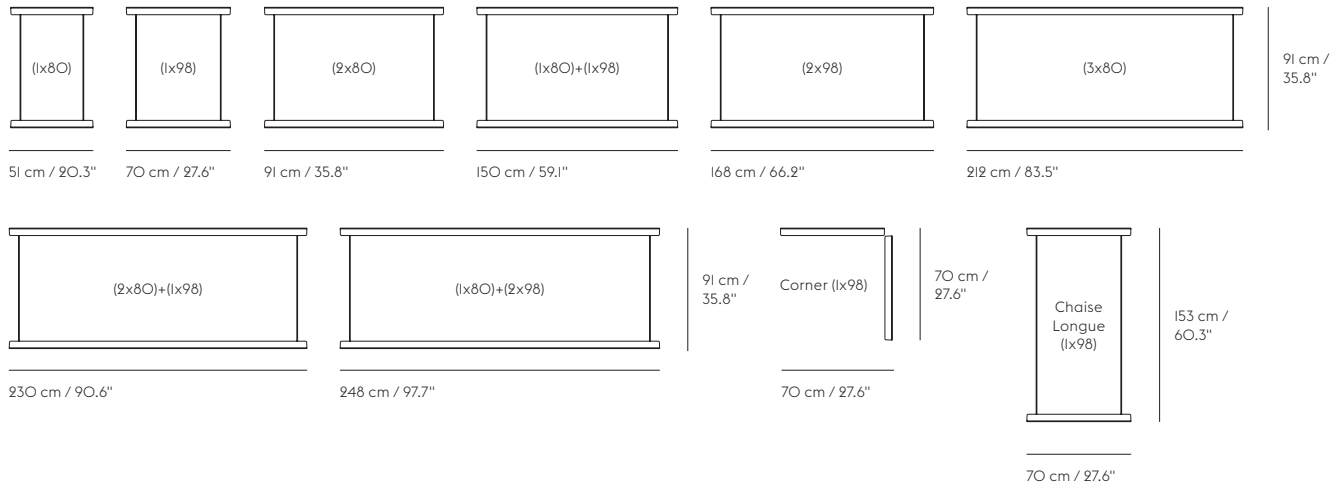

FRAME SECTIONS

CUSHIONS